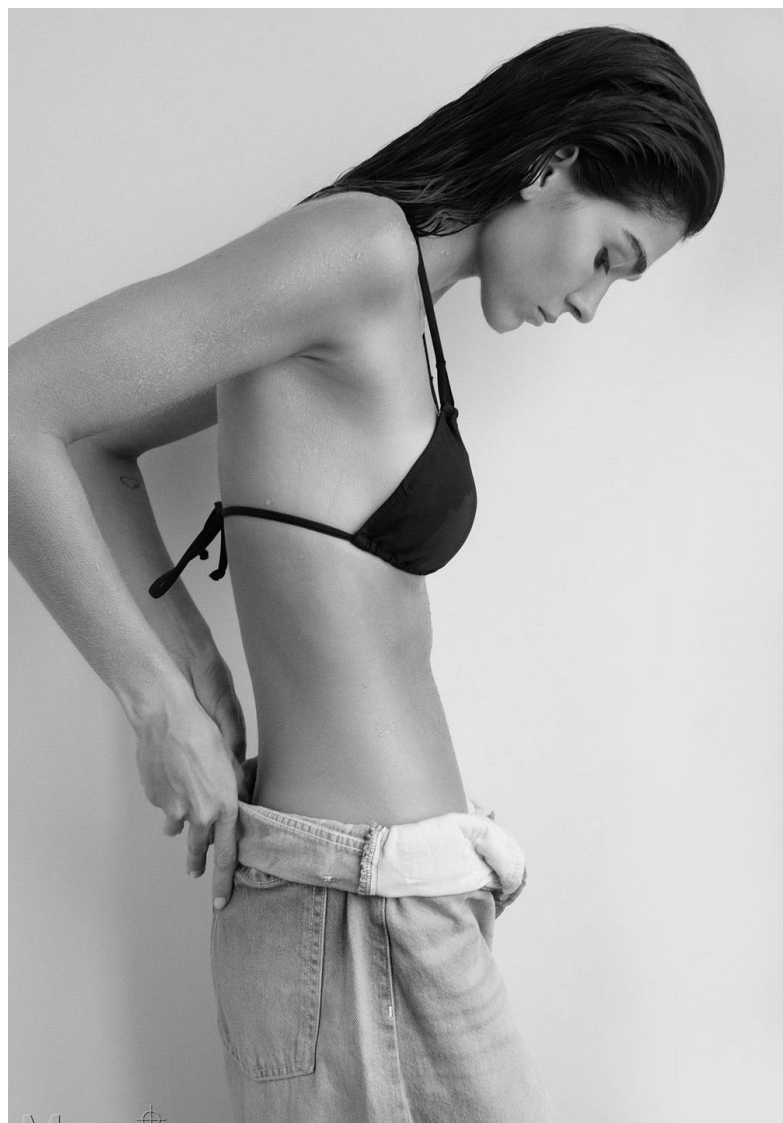

EDUARDA NOVOA

height	5' 9½" 176
bust	31½" 80
waist	23½" 60
hips	35" 89
shoes	8½ 39.5
hair	brown
eyes	brown

Mega 

Mega Model Gallery
Eppendorfer Baum 39A
20249 Hamburg
women@megamodelgallery.com
men@megamodelgallery.com
www.megamodelgallery.com